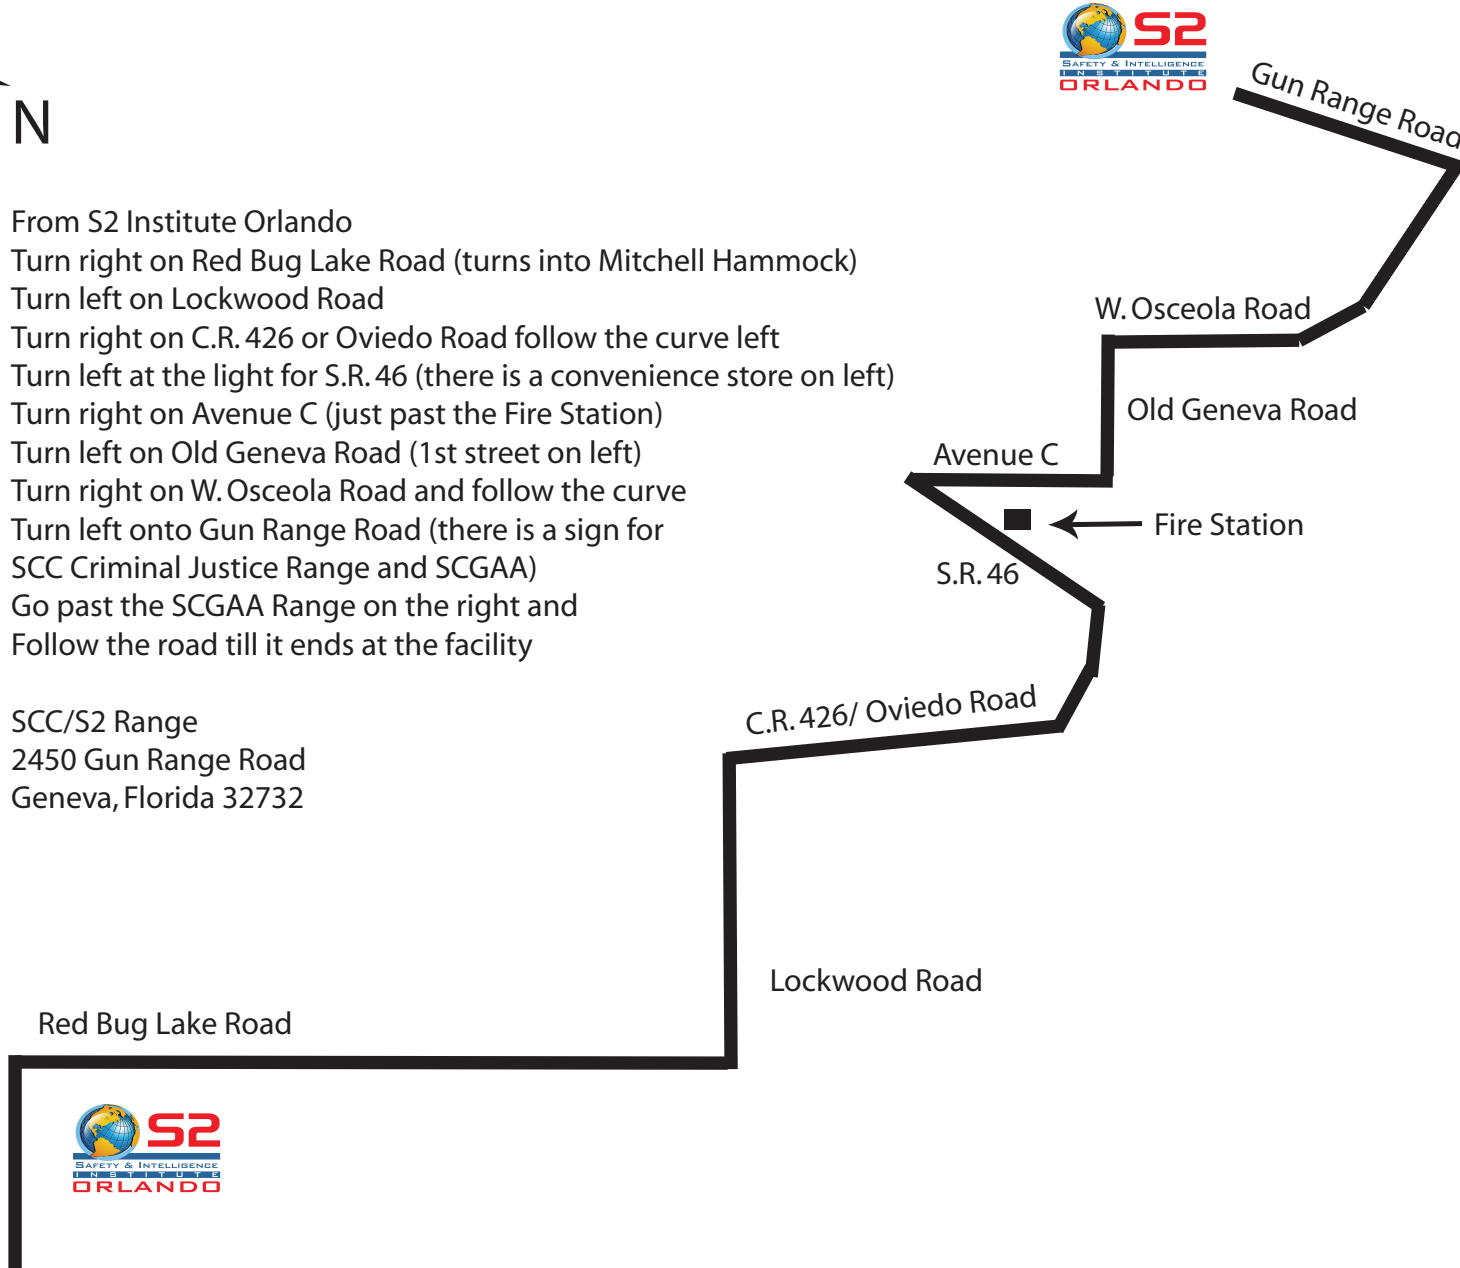

From S2 Institute Orlando
Turn right on Red Bug Lake Road (turns into Mitchell Hammock)
Turn left on Lockwood Road
Turn right on C.R. 426 or Oviedo Road follow the curve left
Turn left at the light for S.R. 46 (there is a convenience store on left)
Turn right on Avenue C (just past the Fire Station)
Turn left on Old Geneva Road (1st street on left)
Turn right on W. Osceola Road and follow the curve
Turn left onto Gun Range Road (there is a sign for
SCC Criminal Justice Range and SCGAA)
Go past the SCGAA Range on the right and
Follow the road till it ends at the facility

SCC/S2 Range
2450 Gun Range Road
Geneva, Florida 32732

436

Red Bug Lake Road

Lockwood Road

C.R. 426/ Oviedo Road

S.R. 46

Avenue C

Fire Station

Old Geneva Road

W. Osceola Road

Gun Range Road